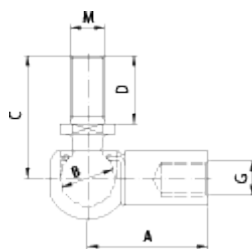

# Data Sheet

Article number: 04HWY22

Description: Stabilus Industry Line Kuglevinkel Steel  
Type WY22 M5/Ø10

## Measures

---

A = 22  
B = 10  
C = 23  
G = M5  
MxD = M6x12